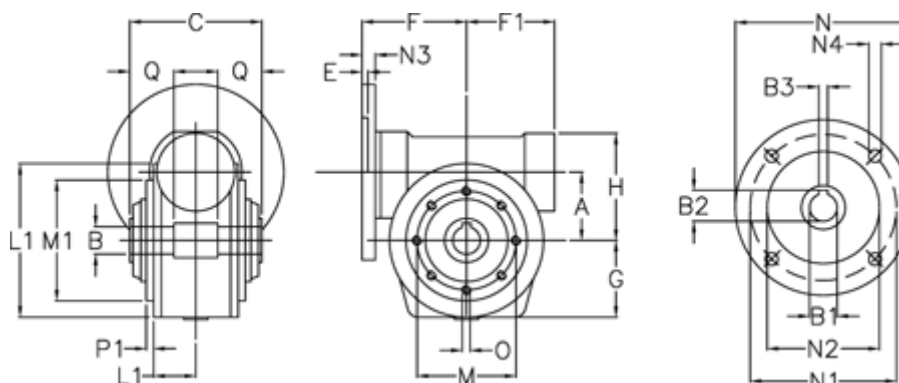

# Data Sheet

Article number: 3902049036722  
Description: Worm gear  
VF 49-P-36-63B5

## Measures

A	= 49.5	F1	= 63	N1	= 115
B	= 25 H7	G	= 56	N2	= 95
B1	E7 = 11	H	= 80	N3	= 10.5
B2	= 12.8	L	= 107.5	N4	= 9.5
B3	H9 = 4	L1	= 36.8	O	= M6x8
C	= 82	M	= 94	P1	= 2.5
E	= 3	M1	= 68	Q	= 22.5
F	= 70	N	= 140		